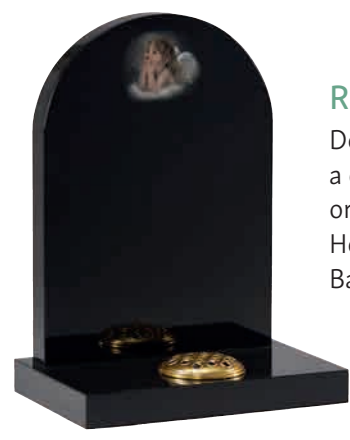

**RB280**  
Stratford Grey granite, bowl vase  
Size: 10" x 12" diameter

# Children's Memorials

A selection of smaller memorials designed specifically for children.

**BAND A**

Price includes 100 cut letters, fitting and VAT

**RB226**  
Dense black granite, with a cherub shadow punched ornament  
Headstone: 22" x 16" x 2"  
Base: 2" x 18" x 12"