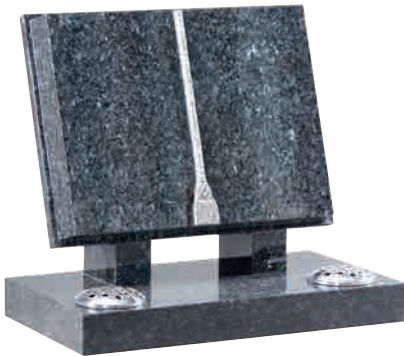

BAND B

Price includes 100 cut letters, fitting and VAT

RB130

Blue Pearl granite, with finely carved cord and tassel
Book: 18" x 24" x 3"
Base: 3" x 27" x 15"