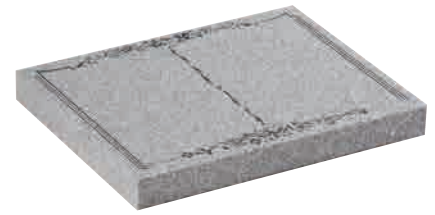

RB247

Lunar Grey granite, with book and flower ornament
Tablet: 18" x 15" x 2"