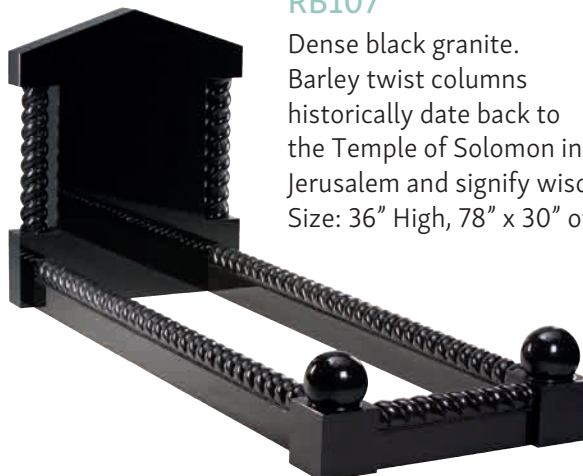

RB107

Dense black granite. Barley twist columns historically date back to the Temple of Solomon in Jerusalem and signify wisdom
Size: 36" High, 78" x 30" overall