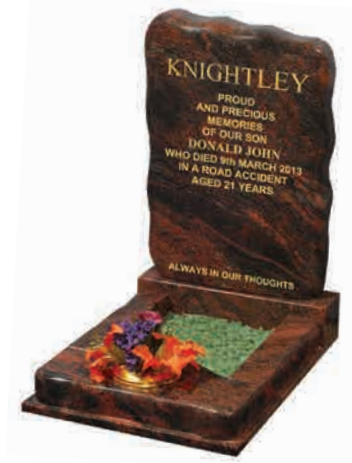

BAND D

Price includes 100 cut letters, fitting and VAT

RB214

Dense black granite, with kerb extension and rope effect edges
Headstone: 32" x 24" x 4"
Base: 4" x 30" x 12"

RB299 R

Indian Juparana granite. With arc shaped ledger and integrated flower pot
Size: 28" x 18" x 24"

RB302 R

Ruby Red granite. Polished chamfers, splayed front of base for family name. Shown with raised bronze lettering (optional)
Size: 36" x 30" x 24"

RB301

Karin Grey granite. Rustic edges and a deeply carved Gothic ornament
Size: 36" x 30" x 24"

RB303

Bon Accord granite. A polished face to headstone, top of base and kerbs with the remainder unpolished
Size: 30" x 42" x 22"

RB300

Aurora granite. Rounded soft edges and all polished low maintenance finish
Size: 28" x 18" x 24"

BAND E

Price includes 100 cut letters, fitting and VAT

RB304

Glenaby Grey granite. Headstone with deeply carved corner roses and leaves and a polished face and sanded sides and edges
Size: 30" x 42" x 22"

RB211

Aurora granite. Rich Aurora granite with carved roses and hearts
Headstone: 30" x 35" x 4"
Base: 4" x 36" x 12"