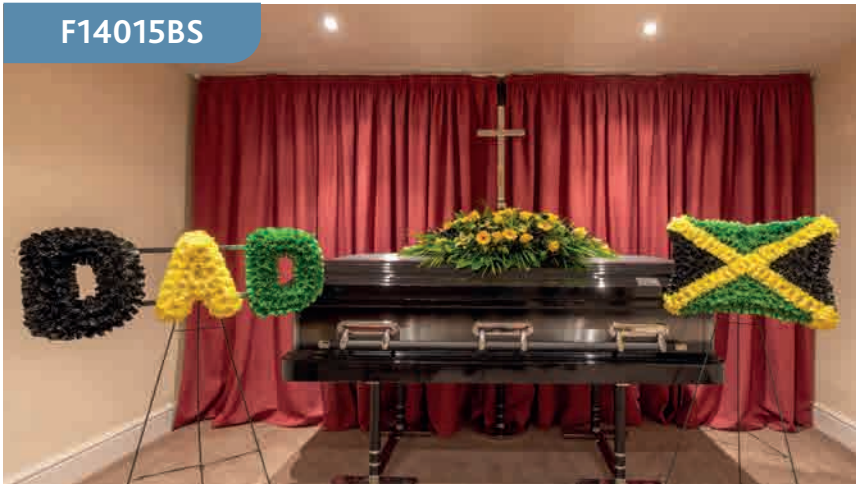

Jamaican Themed Chapel Set

F14015BS

This Jamaican themed chapel set includes a gorgeous coffin spray featuring lovely blooms and textures, set of letters of your choice (final price depends on number of letters chosen) and the Jamaican flag cushion tribute.

Approximate Product Dimensions:

Jamaican Themed Sprayed Letters
One Size: Width: 90cm, Height: 30cm

Jamaican Themed Casket Spray
Standard: Length: 3ft
Large: Length: 4ft
Extra Large: Length: 5ft

Flag Cushion - Jamaican
One Size: 18"

Our flower designers can create alternative colours and flag nationalities. If you require these, please ask your funeral arranger.