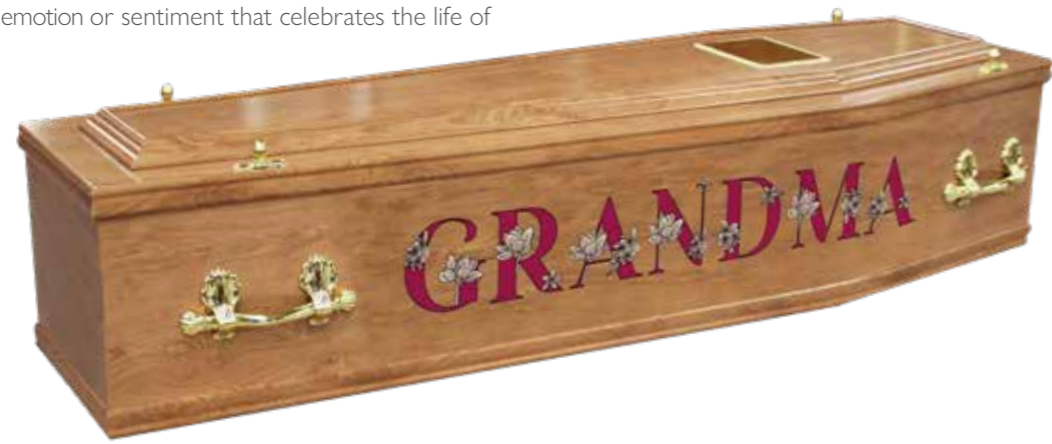

Choose to have words...

Some families may wish to include names or words on the coffin design, for a more sentimental and personal touch. It can often express an emotion or sentiment that celebrates the life of your loved one.