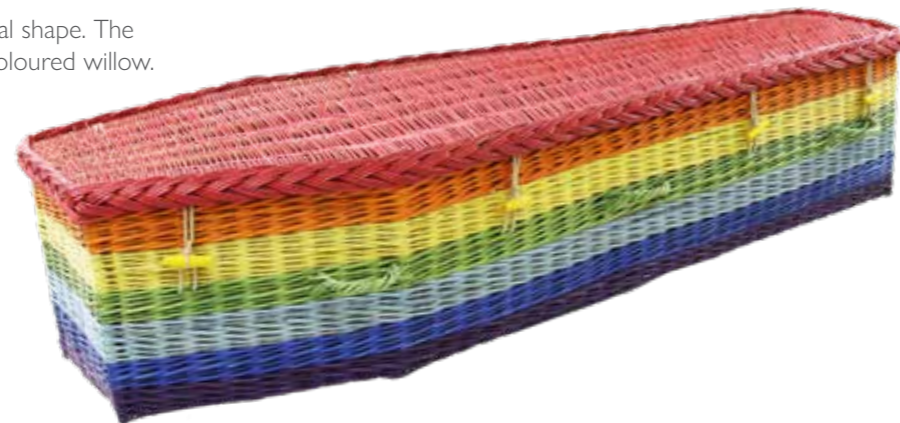

Available in our traditional or oval shape. Colour options available below.

Quantock

An oval style coffin made with buff and white willow. This style tapers from one end to the foot.

Rainbow Traditional

Available in our traditional or oval shape. The Rainbow coffin is woven using coloured willow.

Traditional Water Hyacinth Coffin

Traditional coffin shape and created with a strong inner wooden frame with a hand woven water hyacinth outer shell. Comes with a natural unbleached calico lining. Also available in a half round shape.