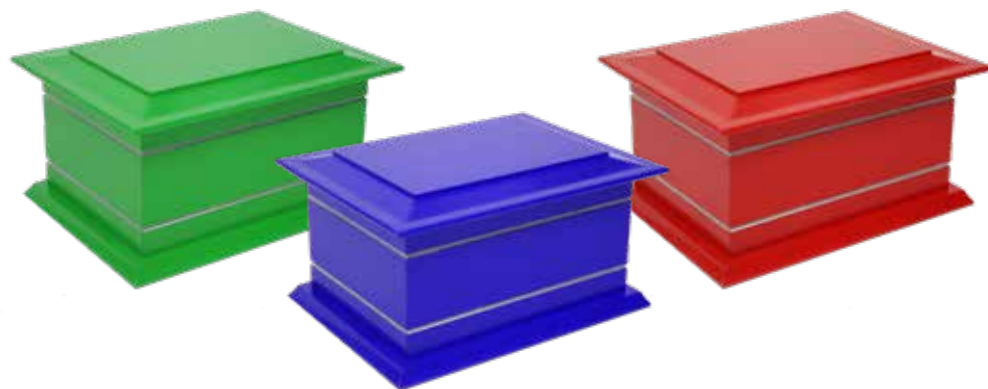

Matching Ash Caskets available in any colour